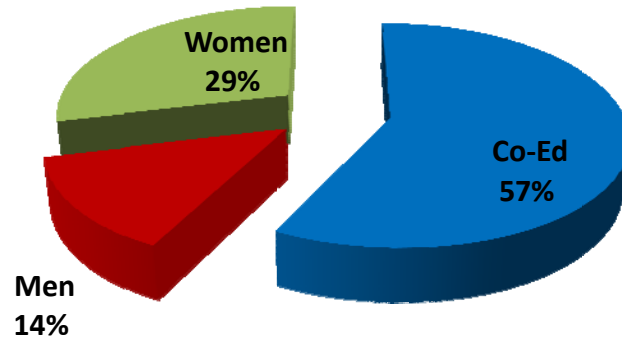

Fall 2012 Students Living On-Campus By Dormitory Gender

Dormitories By Gender	Tally	Percentage
Co-Ed	692	57%
Men	165	14%
Women	347	29%
Total	1204	100%