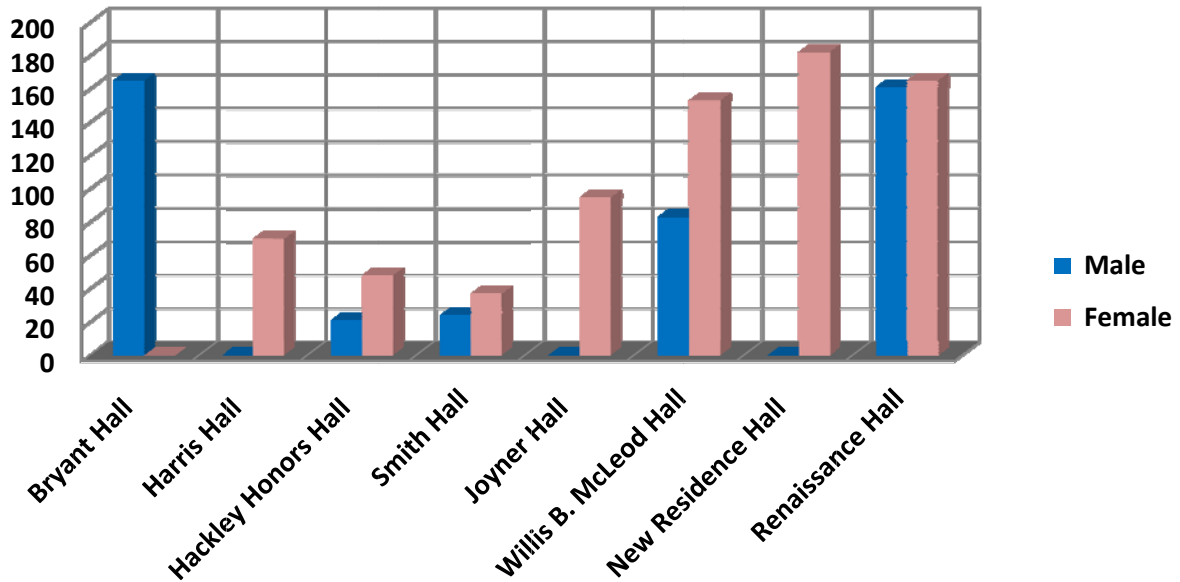

Fall 2012 Residence Hall Occupation By Gender

Residence Hall	Male	Female	Total
Bryant Hall	165	0	165
Harris Hall	0	70	70
Hackley Honors Hall	21	48	69
Smith Hall	24	37	61
Joyner Hall	0	95	95
Willis B. McLeod Hall	83	153	236
New Residence Hall	0	182	182
Renaissance Hall	161	165	326
Total	454	750	1,204