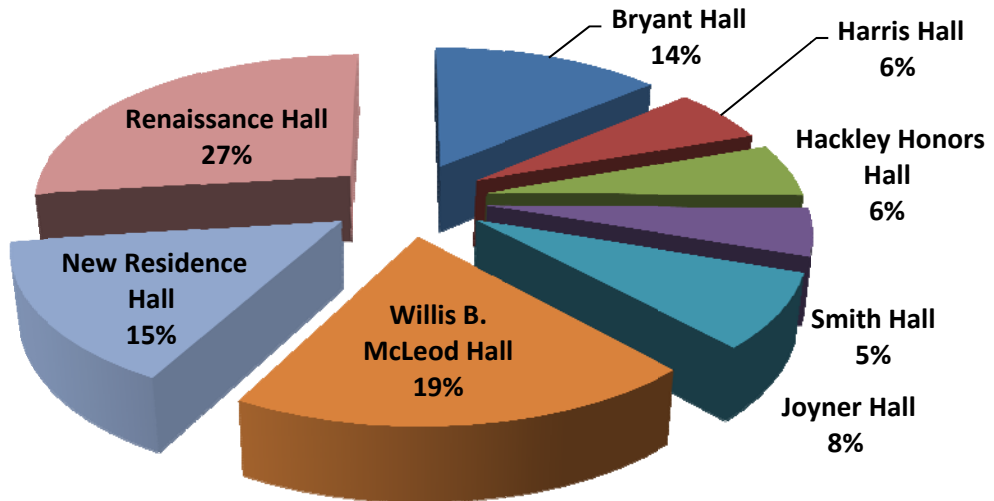

Fall 2012 Total Residence Hall Occupation

Residence Hall	Male	Female	Total
Bryant Hall	165	0	165
Harris Hall	0	70	70
Hackley Honors Hall	21	48	69
Smith Hall	24	37	61
Joyner Hall	0	95	95
Willis B. McLeod Hall	83	153	236
New Residence Hall	0	182	182
Renaissance Hall	161	165	326
Total	454	750	1,204